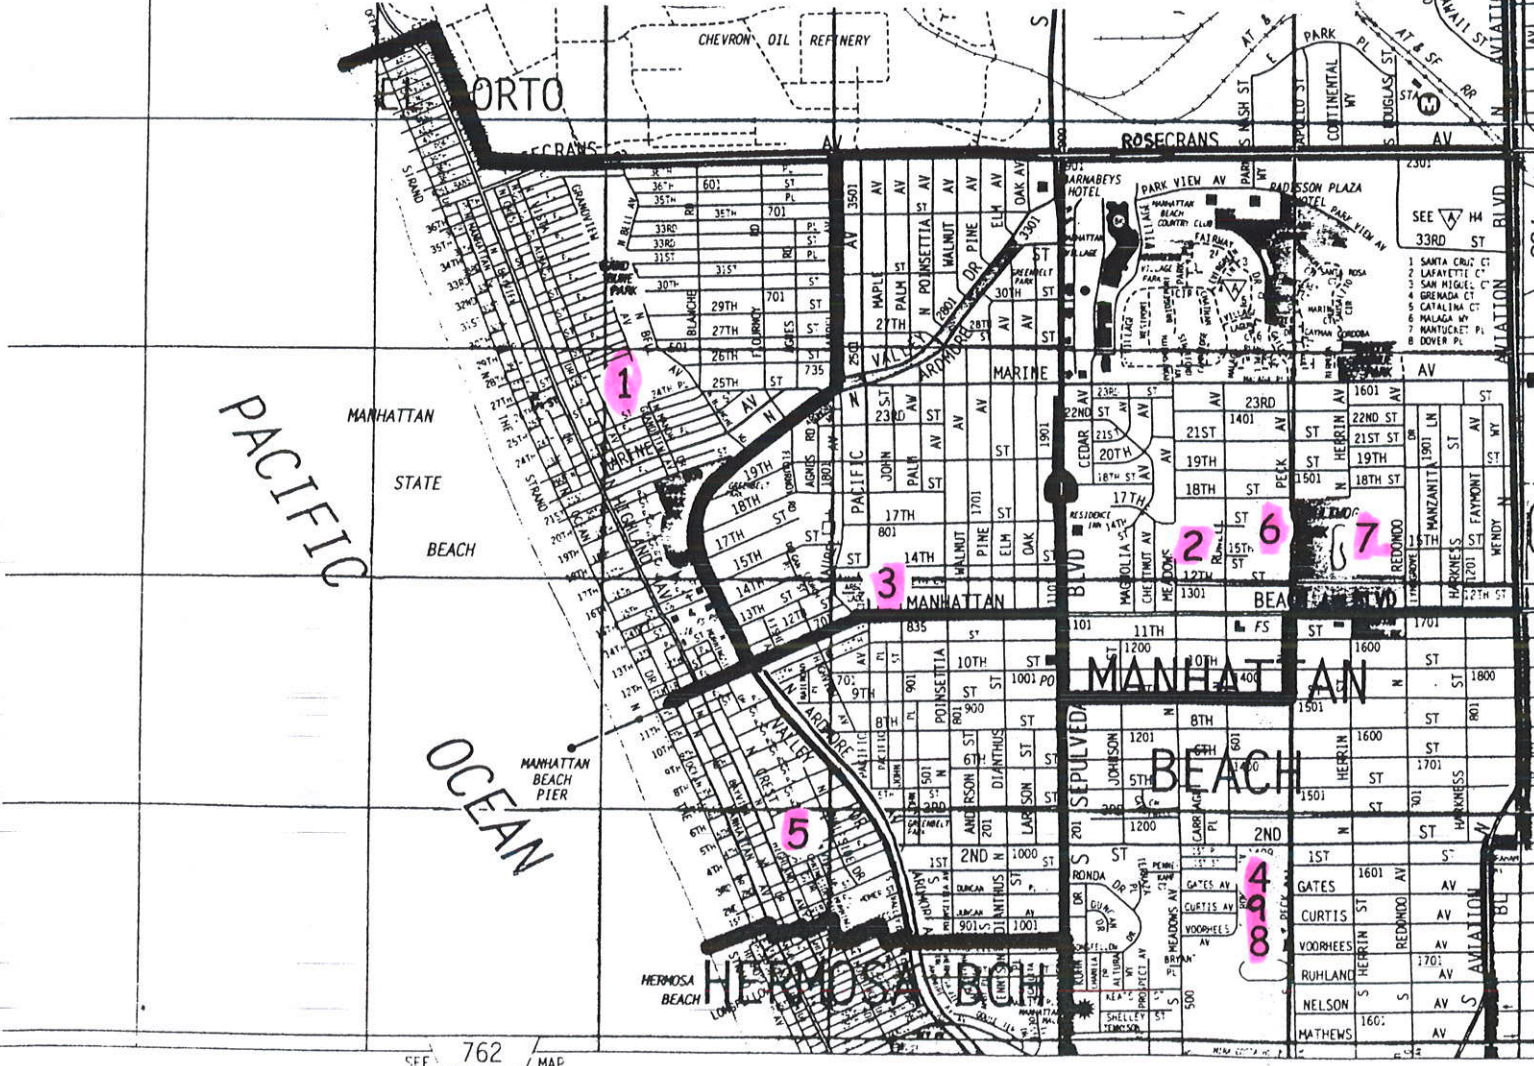

Manhattan Beach Unified School District
325 S Peck Avenue
Manhattan Beach, CA 90266
310-318-7345

- 1 **Grand View Elementary**
455 24th Street
310-546-8022 Pep-5
- 2 **Meadows Elementary**
1200 Meadows Avenue
310-546-8033 Pep-5
- 3 **Pacific Elementary**
1200 Pacific Avenue
310-546-8044 Pep-5
- 4 **Pennekamp Elementary**
110 S Rowell Avenue
310-798-6223 Pep-5
- 5 **Robinson Elementary**
80 S Morningside Avenue
310-318-5120 Pep-5

- 6 **Manhattan Beach EDE**
1431 15th Street Pre-school
310-546-7655 Pre-school
- 7 **Manhattan Beach Middle School**
1501 Redondo Avenue
310-545-4878 6-8
- 8 **Mira Costa High School**
701 S Peck Avenue
310-318-7337 9-12
- 9 **MBUSD Ed. Center**
325 S Peck Avenue
310-318-7345

COPYRIGHT 1994 Thomas Beech Maps, Inc. SEE 733 MAP